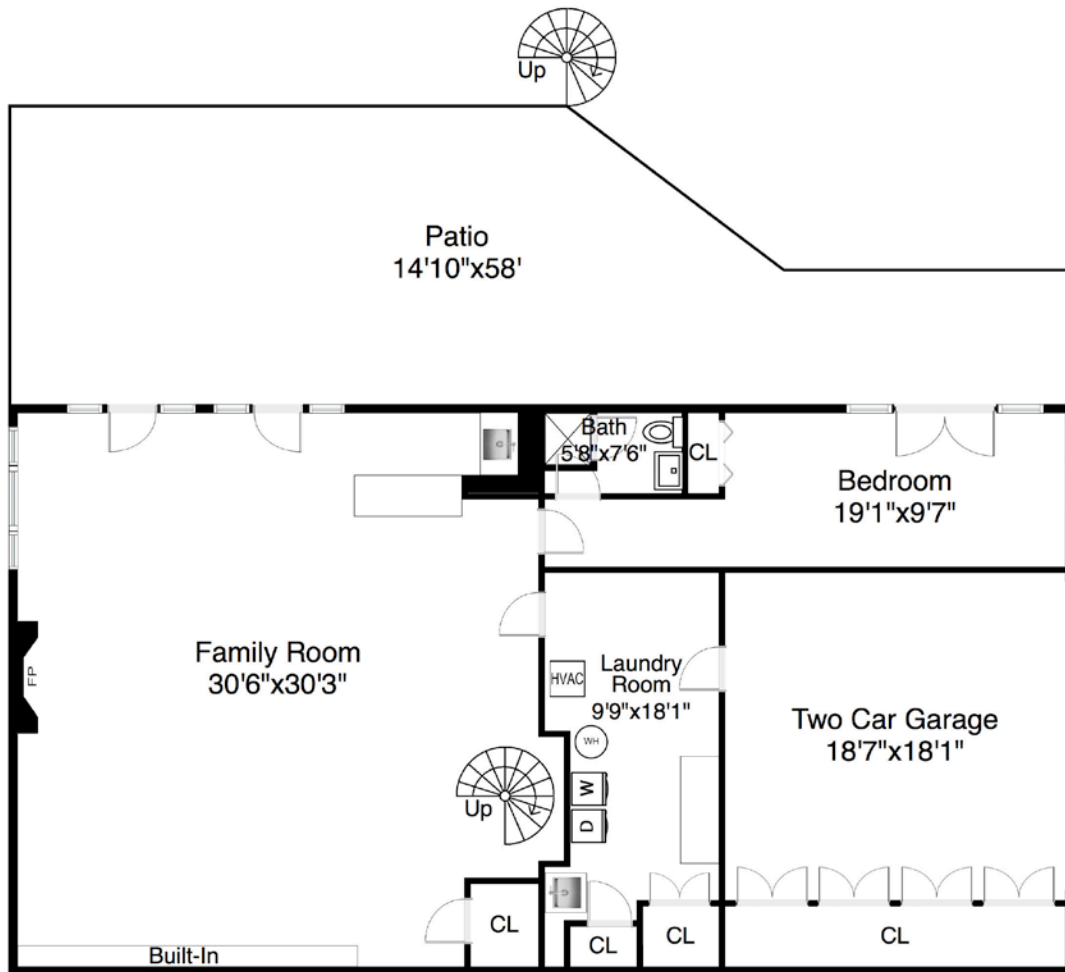

First Floor Plan

189 Old River Road  
Lincoln, RI 02865

1

Completed: August 2017

Note: Dimensions are not guaranteed and are provided for informational purposes only. Individual room dimensions are not used to calculate overall square footage.

  
NATIONAL  
—FLOOR PLANS—  
& PHOTOGRAPHY  
(800) 328-0217

Lower Level Plan

189 Old River Road  
Lincoln, RI 02865

2

Completed: August 2017

Note: Dimensions are not guaranteed and are provided for informational purposes only. Individual room dimensions are not used to calculate overall square footage.

  
NATIONAL  
—FLOOR PLANS—  
& PHOTOGRAPHY  
(800) 328-0217