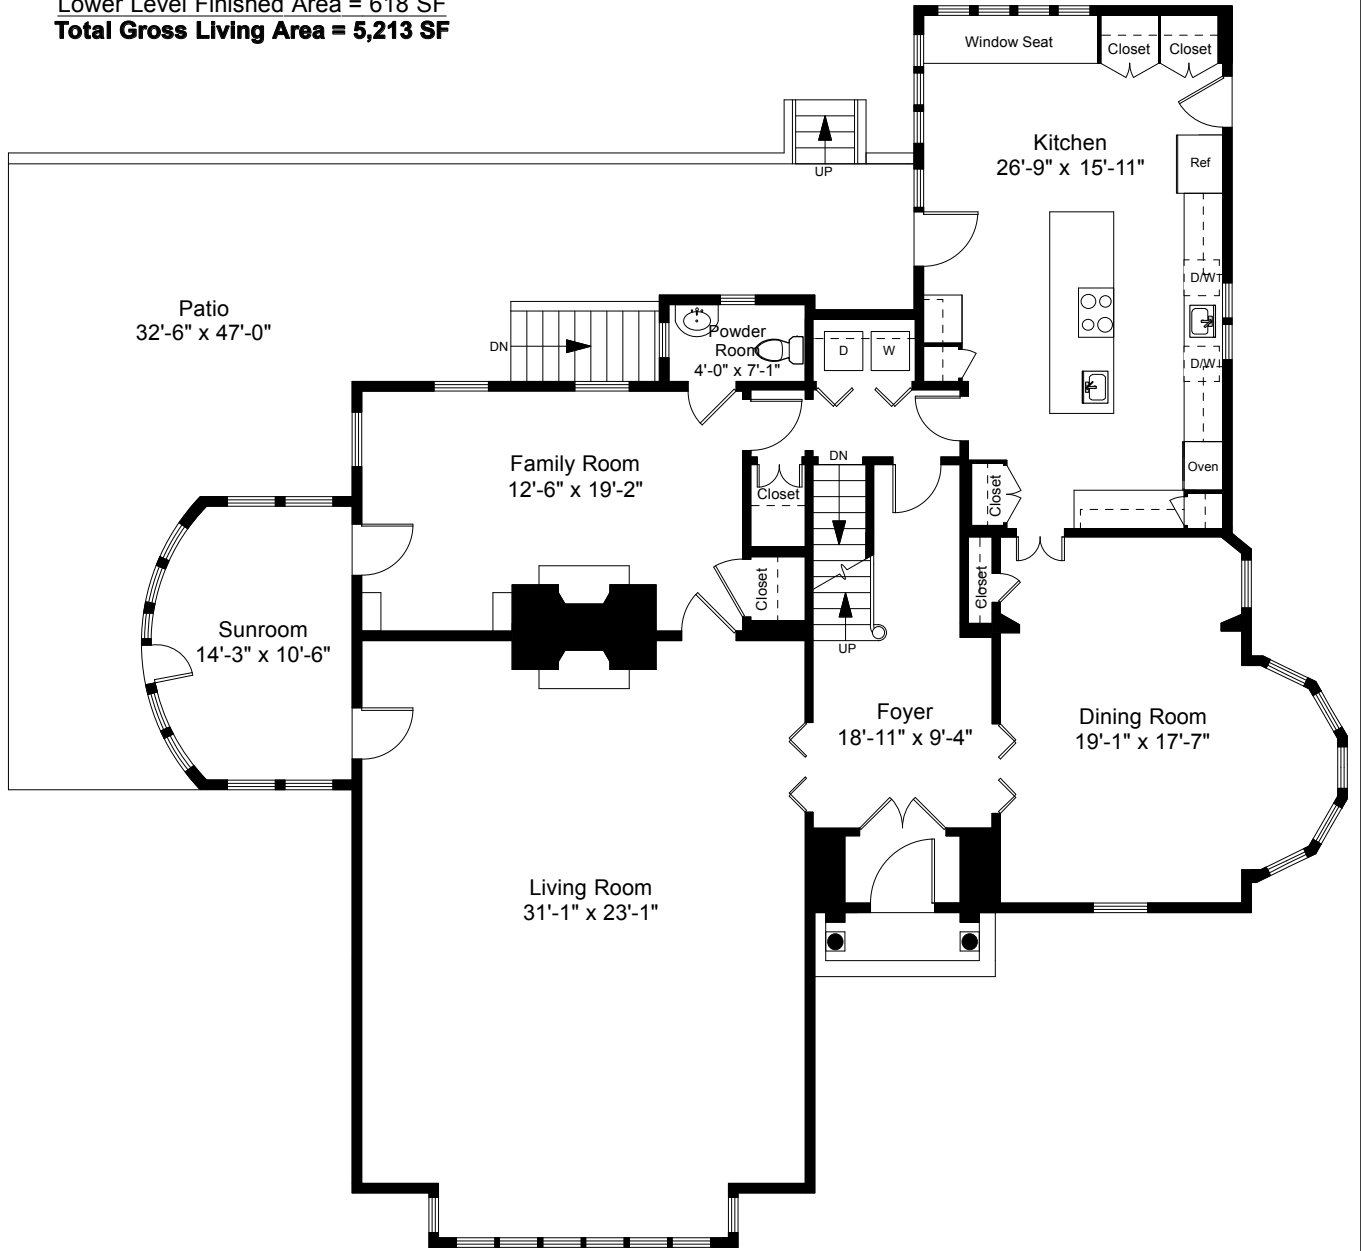

Square Footage Calculations

First Floor = 2,260 SF

Second Floor = 1,680 SF

Third Floor = 655 SF

Total Above Grade Living Area = 4,595 SF

Lower Level Finished Area = 618 SF

Total Gross Living Area = 5,213 SF

First Floor Plan
Ceiling Height = 8'-8"

120 Grotto Avenue
Providence, RI 02906

1

Completed: May 2018

Note: Dimensions are not guaranteed and are provided for informational purposes only. Individual room dimensions are not used to calculate overall square footage.

NATIONAL
FLOOR PLANS
& PHOTOGRAPHY
(800) 328-0217

Second Floor Plan
Ceiling Height = 8'-1"

120 Grotto Avenue
Providence, RI 02906

2

Completed: May 2018

Note: Dimensions are not guaranteed and are provided for informational purposes only. Individual room dimensions are not used to calculate overall square footage.

NATIONAL
 FLOOR PLANS
 & PHOTOGRAPHY
 (800) 328-0217

Carriage House
Square Footage Calculations
 First Floor = 907 SF
 Second Floor = 618 SF
 Total Building Area = 1,525 SF
Total Finished Area = 662 SF