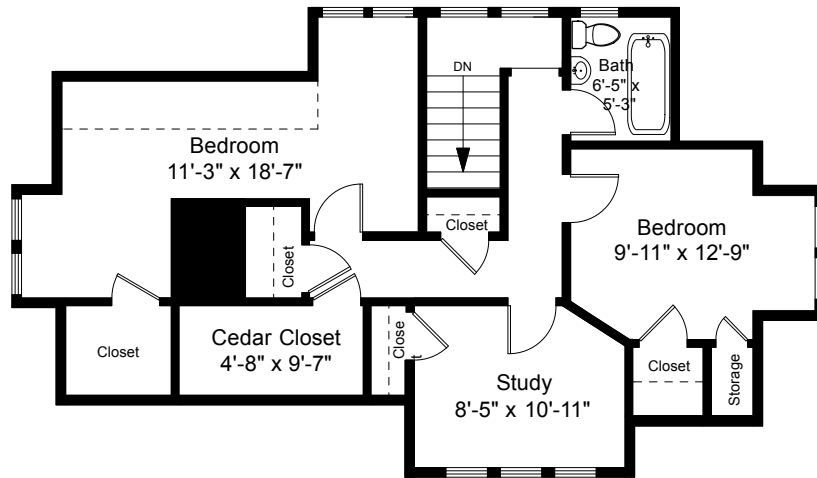

First Floor Plan
Ceiling Height = 8'-8"

120 Grotto Avenue
Providence, RI 02906

1

Completed: May 2018

Note: Dimensions are not guaranteed and are provided for informational purposes only. Individual room dimensions are not used to calculate overall square footage.

NATIONAL
FLOOR PLANS
& PHOTOGRAPHY
(800) 328-0217

Second Floor Plan
Ceiling Height = 8'-1"

120 Grotto Avenue
Providence, RI 02906

2

Completed: May 2018

Note: Dimensions are not guaranteed and are provided for informational purposes only. Individual room dimensions are not used to calculate overall square footage.

NATIONAL
FLOOR PLANS
& PHOTOGRAPHY
(800) 328-0217

Third Floor Plan
Ceiling Height = 6'-8"

Lower Level Plan
Ceiling Height = 7'-10"

120 Grotto Avenue
Providence, RI 02906

3

Completed: May 2018

Note: Dimensions are not guaranteed and are provided for informational purposes only. Individual room dimensions are not used to calculate overall square footage.

NATIONAL
 FLOOR PLANS
 & PHOTOGRAPHY
 (800) 328-0217

Carriage House
Square Footage Calculations
 First Floor = 907 SF
 Second Floor = 618 SF
 Total Building Area = 1,525 SF
Total Finished Area = 662 SF