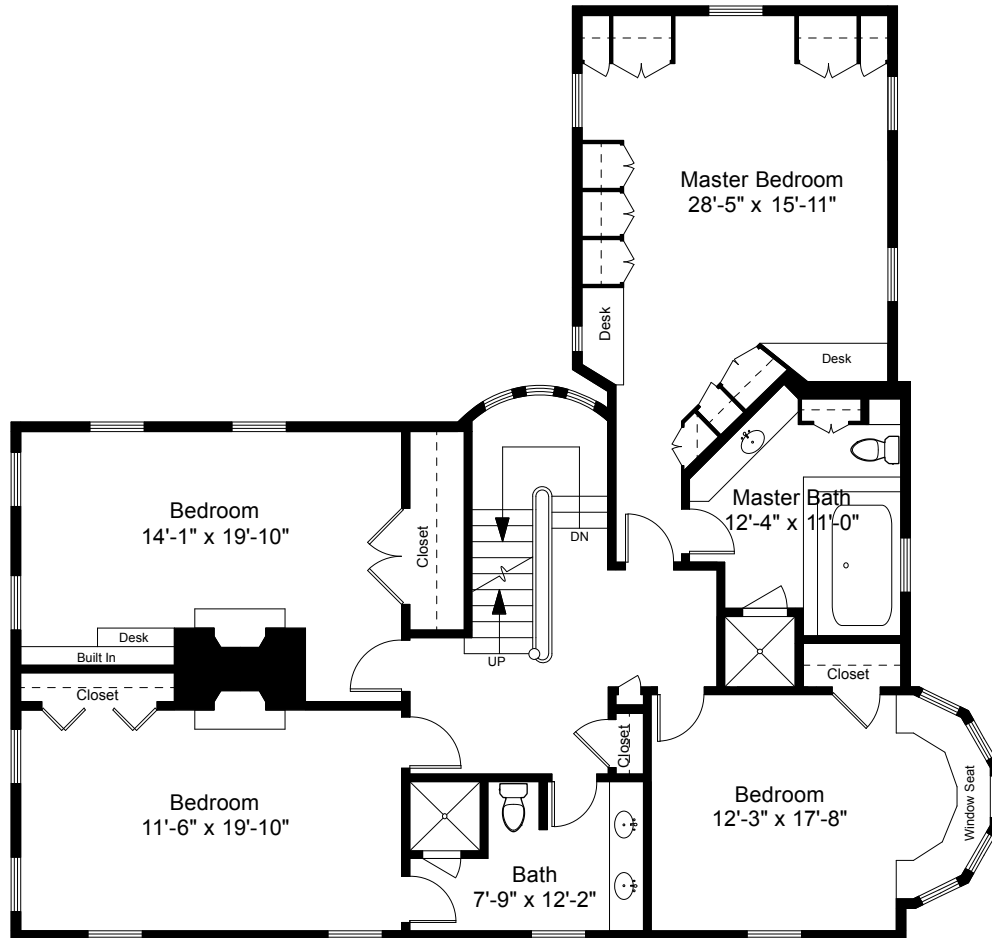

First Floor Plan
Ceiling Height = 8'-8"

120 Grotto Avenue
Providence, RI 02906

1

Completed: May 2018

Note: Dimensions are not guaranteed and are provided for informational purposes only. Individual room dimensions are not used to calculate overall square footage.

NATIONAL
FLOOR PLANS
& PHOTOGRAPHY
(800) 328-0217

Second Floor Plan
Ceiling Height = 8'-1"

120 Grotto Avenue
Providence, RI 02906

2

Completed: May 2018

Note: Dimensions are not guaranteed and are provided for informational purposes only. Individual room dimensions are not used to calculate overall square footage.

NATIONAL
FLOOR PLANS
& PHOTOGRAPHY
(800) 328-0217

Third Floor Plan
Ceiling Height = 6'-8"

Lower Level Plan
Ceiling Height = 7'-10"

120 Grotto Avenue
Providence, RI 02906

3

Completed: May 2018

Note: Dimensions are not guaranteed and are provided for informational purposes only. Individual room dimensions are not used to calculate overall square footage.

NATIONAL
 FLOOR PLANS
 & PHOTOGRAPHY
 (800) 328-0217

Carriage House
Square Footage Calculations
 First Floor = 907 SF
 Second Floor = 618 SF
 Total Building Area = 1,525 SF
Total Finished Area = 662 SF