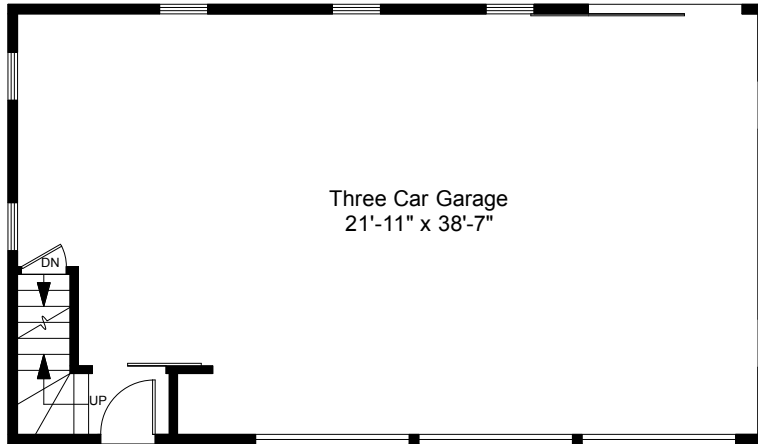

Carriage House
Square Footage Calculations
First Floor = 907 SF
Second Floor = 618 SF
Total Building Area = 1,525 SF
Total Finished Area = 662 SF

Carriage House - First Floor Plan
Ceiling Height = 9'-0"