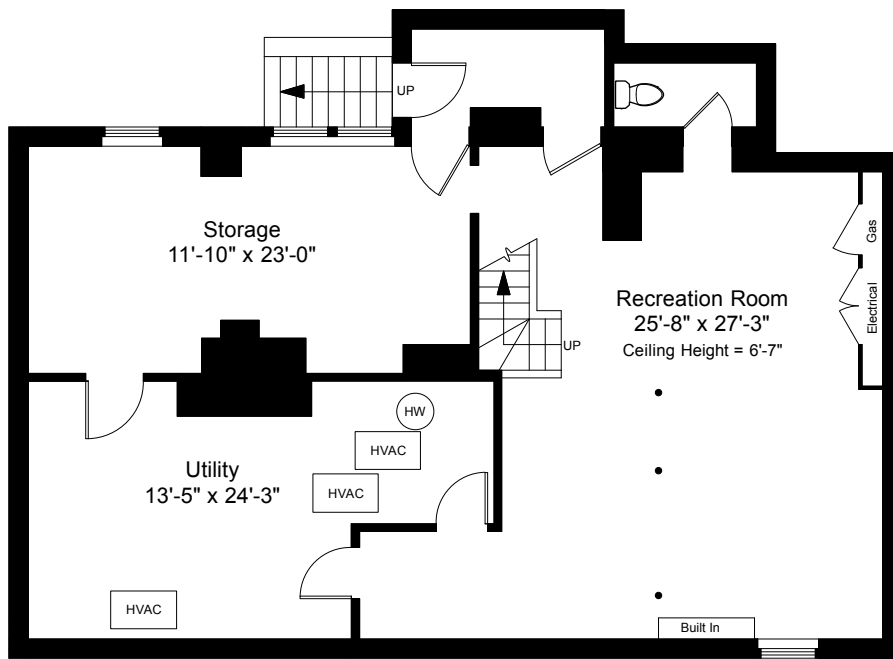

First Floor Plan
Ceiling Height = 8'-8"

120 Grotto Avenue
Providence, RI 02906

1

Completed: May 2018

Note: Dimensions are not guaranteed and are provided for informational purposes only. Individual room dimensions are not used to calculate overall square footage.

NATIONAL
FLOOR PLANS
& PHOTOGRAPHY
(800) 328-0217

Second Floor Plan
Ceiling Height = 8'-1"

120 Grotto Avenue
Providence, RI 02906

2

Completed: May 2018

Note: Dimensions are not guaranteed and are provided for informational purposes only. Individual room dimensions are not used to calculate overall square footage.

NATIONAL
FLOOR PLANS
& PHOTOGRAPHY
(800) 328-0217

Third Floor Plan
Ceiling Height = 6'-8"

Lower Level Plan
Ceiling Height = 7'-10"

120 Grotto Avenue
Providence, RI 02906

3

Completed: May 2018

Note: Dimensions are not guaranteed and are provided for informational purposes only. Individual room dimensions are not used to calculate overall square footage.

NATIONAL
 FLOOR PLANS
 & PHOTOGRAPHY
 (800) 328-0217

Carriage House
Square Footage Calculations
 First Floor = 907 SF
 Second Floor = 618 SF
 Total Building Area = 1,525 SF
Total Finished Area = 662 SF