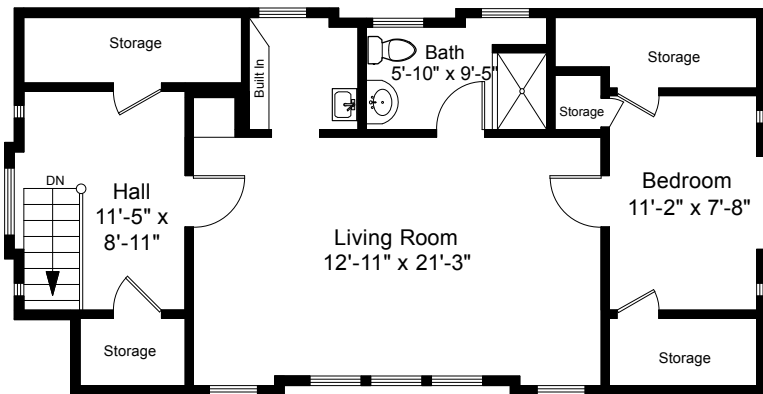

Carriage House - Second Floor Plan
Ceiling Height = 7'-4"

120 Grotto Avenue
Providence, RI 02906

4

Completed: May 2018

Note: Dimensions are not guaranteed and are provided for informational purposes only. Individual room dimensions are not used to calculate overall square footage.

NATIONAL
FLOOR PLANS
& PHOTOGRAPHY
(800) 328-0217