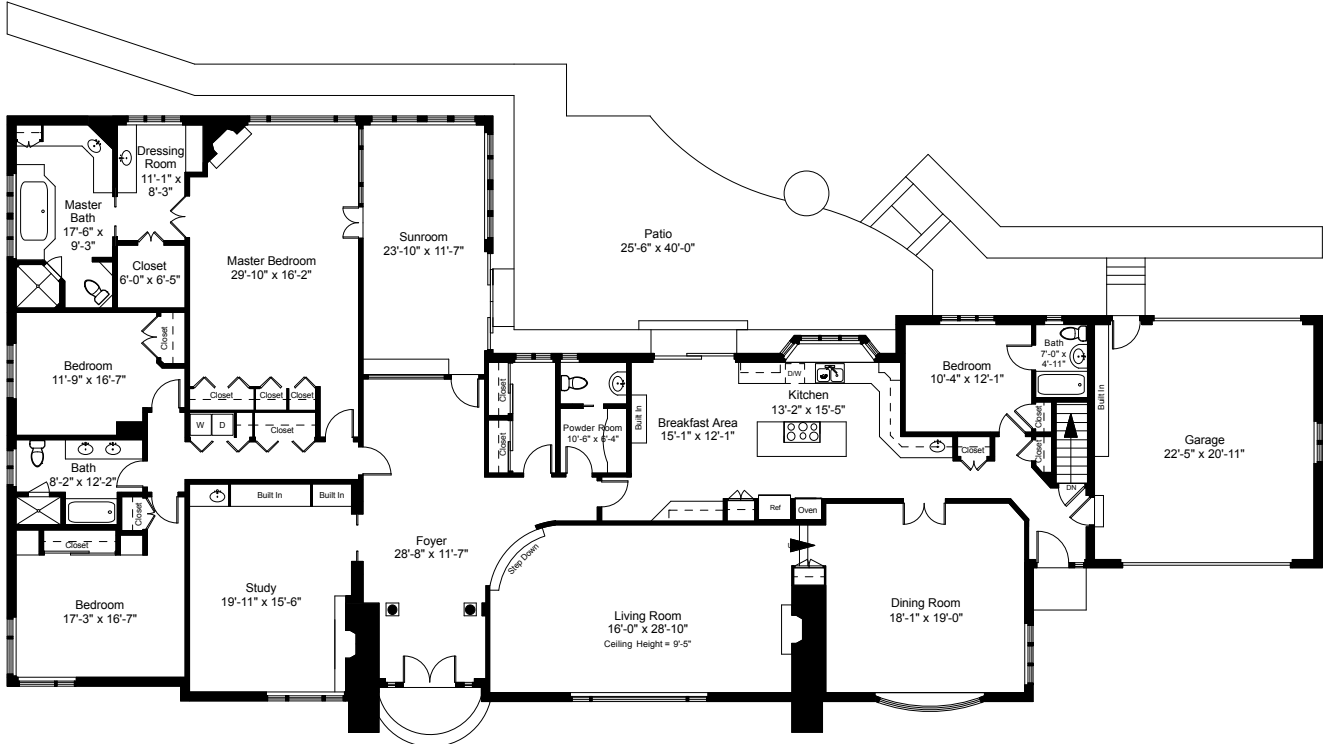

**Square Footage Calculations**  
 First Floor = 4,465 SF  
 Lower Level Finished Area = 563 SF  
**Total Gross Living Area = 5,028 SF**

**First Floor Plan**  
 Ceiling Height = 8'-6"

**Lower Level Plan**  
 Ceiling Height = 7'-6"

133 Hartshorn Road  
 Providence, RI 02906

1

**Completed: October 2018**  
 Note: Dimensions are not guaranteed and are provided for informational purposes only. Individual room dimensions are not used to calculate overall square footage.

**NATIONAL**  
 FLOOR PLANS  
 & PHOTOGRAPHY  
 (800) 328-0217