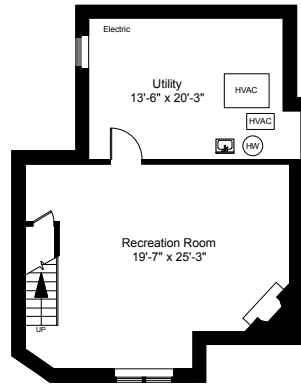

**Square Footage Calculations**  
 First Floor = 4,465 SF  
 Lower Level Finished Area = 563 SF  
**Total Gross Living Area = 5,028 SF**

**First Floor Plan**  
 Ceiling Height = 8'-6"

**Lower Level Plan**  
 Ceiling Height = 7'-6"

133 Hartshorn Road  
 Providence, RI 02906

1

**Completed: October 2018**  
 Note: Dimensions are not guaranteed and are provided for informational purposes only. Individual room dimensions are not used to calculate overall square footage.

**NATIONAL**  
 FLOOR PLANS  
 & PHOTOGRAPHY  
 (800) 328-0217